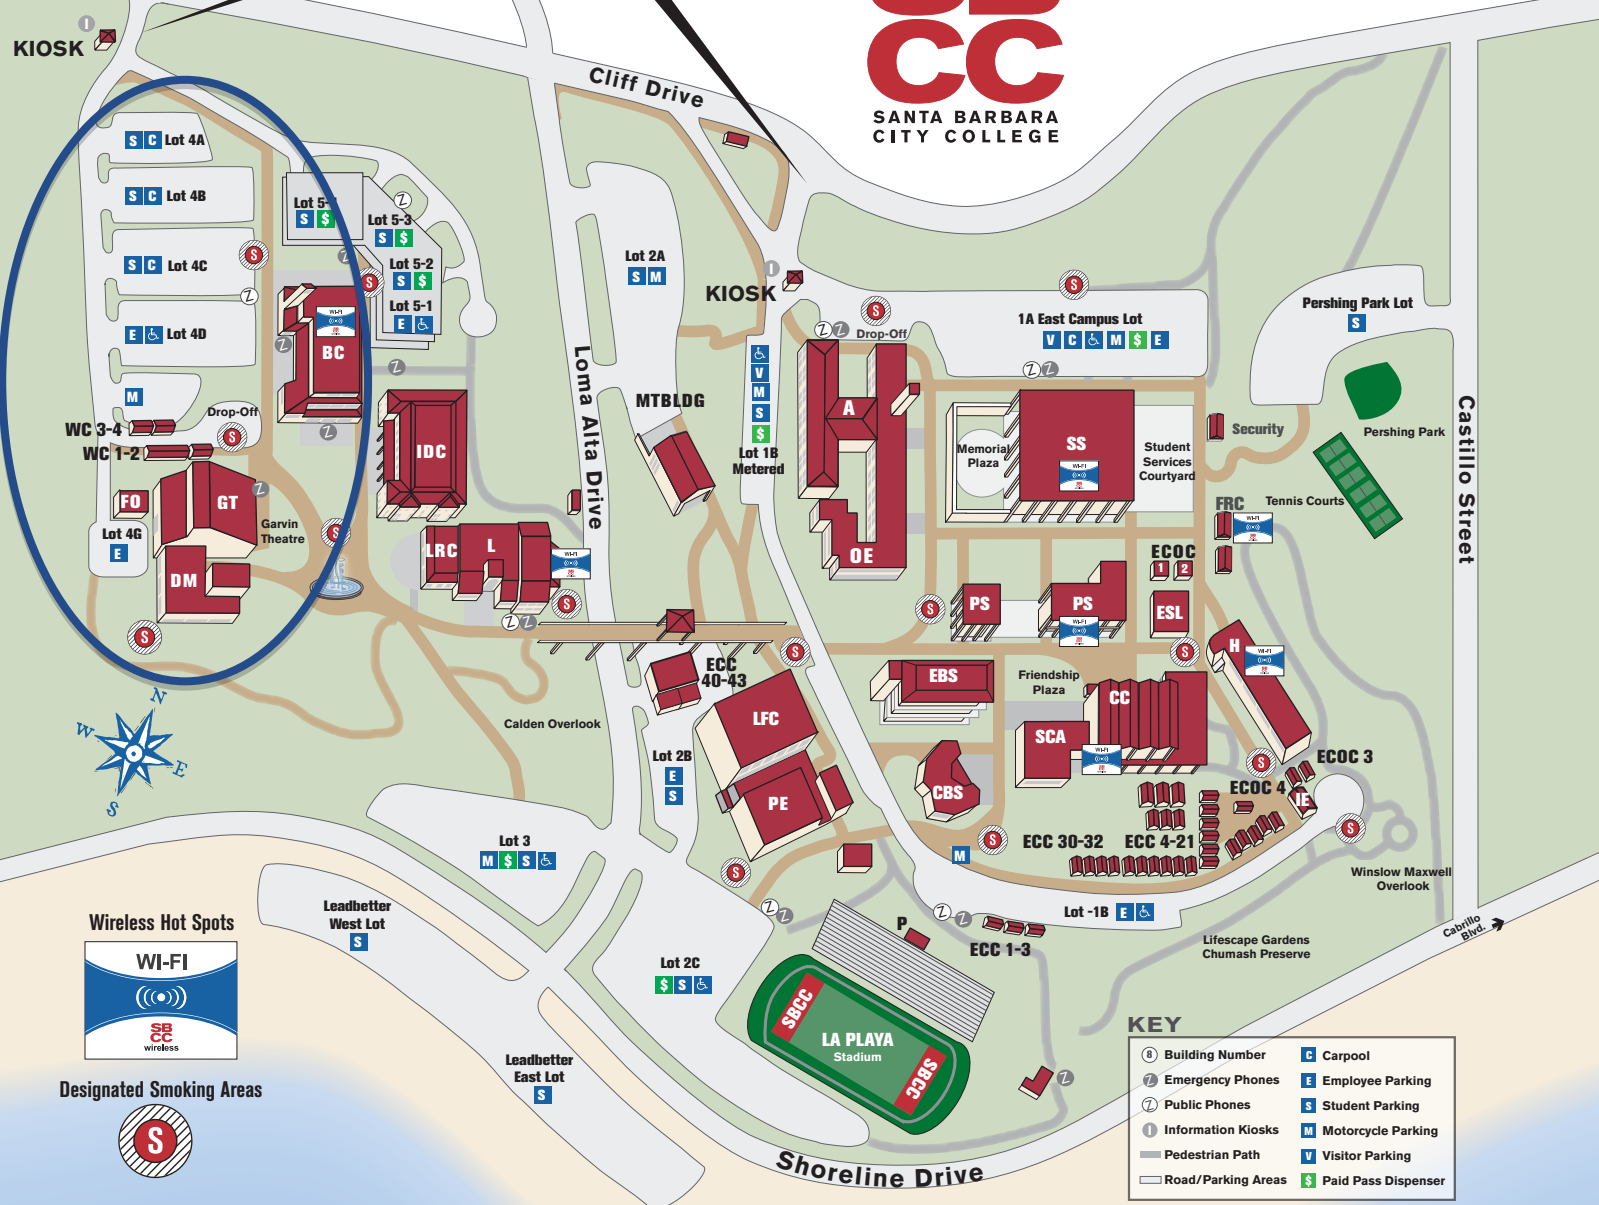

**WEST CAMPUS ENTRANCE**

**EAST CAMPUS ENTRANCE**

Wireless Hot Spots

Designated Smoking Areas

**KEY**

- ① Information Kiosks
- ② Public Phones
- ③ Emergency Phones
- ④ Building Number
- ⑤ Paid Pass Dispenser
- ⑥ Road/Parking Areas
- ⑦ Pedestrian Path
- ⑧ Visitor Parking
- ⑨ Motorcycle Parking
- ⑩ Student Parking
- ⑪ Employee Parking
- ⑫ Carpool

CODE	DESTINATION	BUILDING
CC	Housing Information	Campus Center
SS	Human Resources	Student Services/Admissions
H	Humanities	Humanities
A	Information	MacDougall Administration Center
IDC	Interdisciplinary Center	Interdisciplinary Center
IE	International Education Center	International Education Center
SCA	John Dunn Gourmet Dining Room	Hotel/Restaurant
SCA	JSB Café	Campus Center
DM	Jurkowitz Theatre	Drama/Music
C	Kinko's Early Learning Center	365 Loma Alta Drive
LPLAYA	La Playa Stadium	La Playa Stadium
LRC	Learning Resource Center	Learning Resource Center
LFC	Life Fitness Center	Sports Pavilion
L	Luria Library	Luria Library
MTBLDG	Marine Technology	Marine Diving Technology
OE	Occupational Education	MacDougall Administration Center
PS	Physical Science	Physical Science
P	Press Box	La Playa Stadium Press Box
SS	Registration	Student Services/Admissions
WC 4	Receiving	WC 4
	Schott Center	310 West Padre Street
	Security Office	Security
BC	Snack Shop	Business/Communication Center
PE	Sports Pavilion	Sports Pavilion
CC	Student Activities	Campus Center
SS	Student Services/Admissions	Student Services/Admissions
IE	Study Abroad Office	International Education Center
CC	The Channels	Campus Center
SS	Transfer Center	Student Services/Admissions
SS	Veterans Assistance	Student Services/Admissions
WAKE	Wake Center	300 North Turnpike Avenue
WC 1-3	West Campus Classrooms	WC 1-3